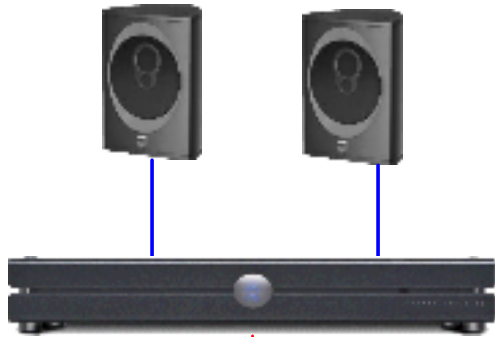

Dining Room

Sneaky DS - connected to home network via HomePlugs

Sample LINN Sneaky Music DS 2 Room Setup

© ripcaster.co.uk 2008

- Ethernet
- House electrical ring main
- Speaker cable

HP iPaq 214 Wireless Controller with KinskyPDA

AVA RS3 Music Server UPNP TwonkyMedia Server

Wireless Broadband Router

Lounge

Sneaky DS connected to wired Ethernet network

Ethernet over Power with HomePlug

Study

Ethernet Switch (may use integral switch in Router)