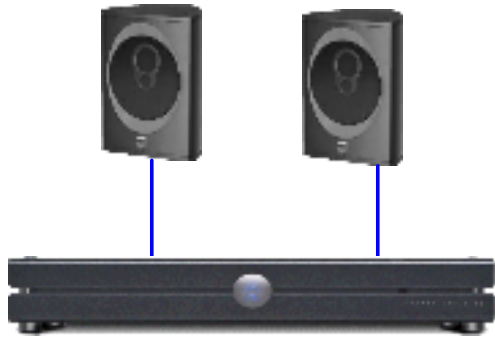

Dining Room

Sneaky DS - connected to home network via HomePlugs

Sample LINN Sneaky Music DS 2 Room Setup

© ripcaster.co.uk 2008

- Ethernet
- House electrical ring main
- Speaker cable

HP iPaq 214 Wireless Controller with KinskyPDA

AVA RS3 Music Server UPNP TwonkyMedia Server

Wireless Broadband Router

Lounge

Sneaky DS connected to wired Ethernet network

Ethernet over Power with HomePlug

Study

Ethernet Switch (may use integral switch in Router)